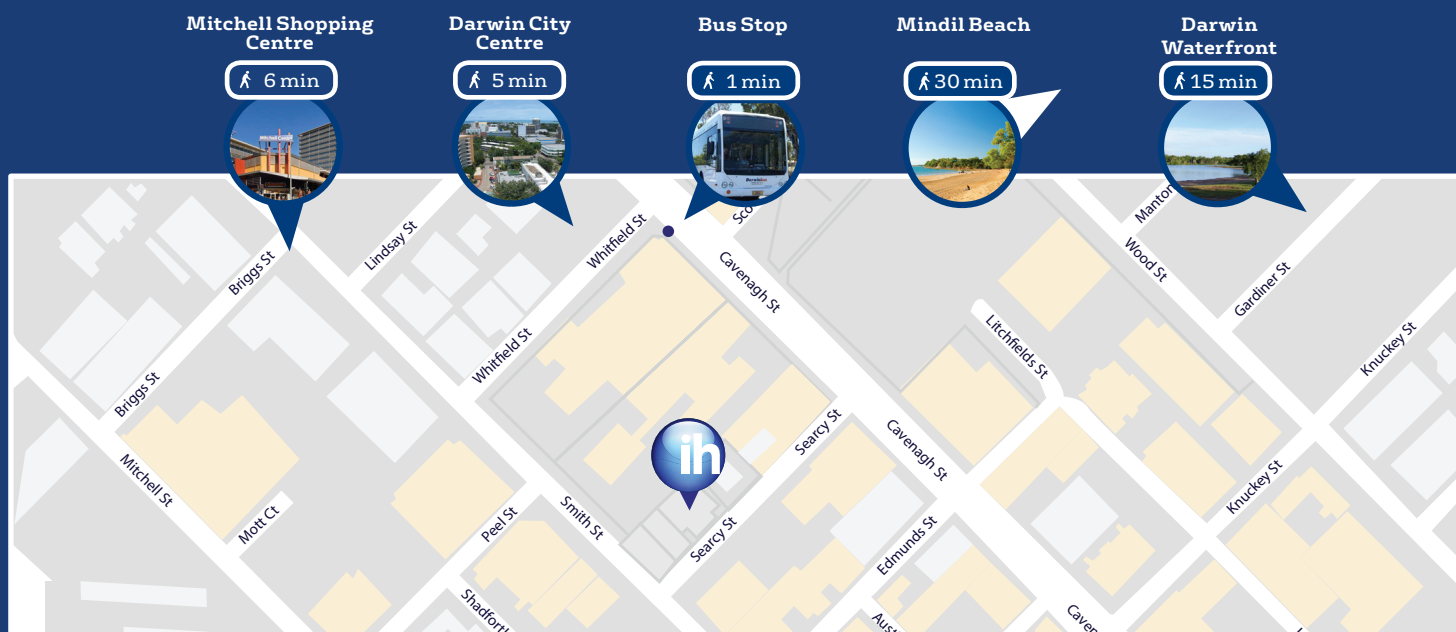

Our Location

International House Darwin is located in the heart of the city centre. The campus is a 1 minute walk from the nearest bus stop where you can catch a bus to the Mindil Beach or to other Darwin suburbs. With student residential accommodation nearby, coffee shops outside the campus, and plenty of jobs available for students, Darwin is an opportunity to learn more about Australian culture, explore regional Australia and meet the friendly and welcoming people that reside in the Northern Territory.