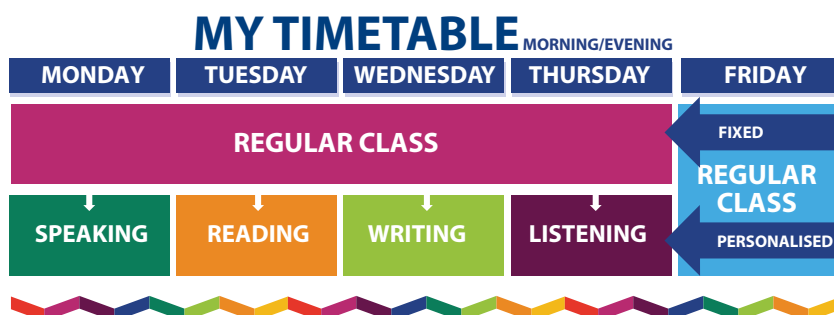

MELBOURNE

OPENS
OCTOBER
1st

English Language Courses

**International
House**
Melbourne

CRICOS Provider Number 02623G
RTO Number 91109

Why IH Melbourne?

- International House Melbourne is located in the heart of the Melbourne Central Business District, on level 6 of a beautifully renovated building. Public transport stops directly in front of the building. Cafes, restaurants and shops surround the building and area.
- IH Melbourne, IH Sydney City, IH Bondi and IH Darwin all offer the same English courses for the same prices, with the same start dates and schedules, allowing students to move freely among all four campuses, without paying additional fees.
- Flexible Semi Intensive courses allow students to move from morning to evening timetables and back, at no additional cost.
- Great Nationality Mix to ensure all students have a great experience, allowing them to learn about different cultures from all over the world.
- The International House brand is highly recognised throughout Europe and South America, and has an extensive network of schools throughout Asia and the Middle East.

We offer **Flexible Learning**, allowing Semi Intensive students to move between morning and evening, among all four campuses, between all of our classes and back again. **My Timetable** allows students to study their individual language skills at their specific level.