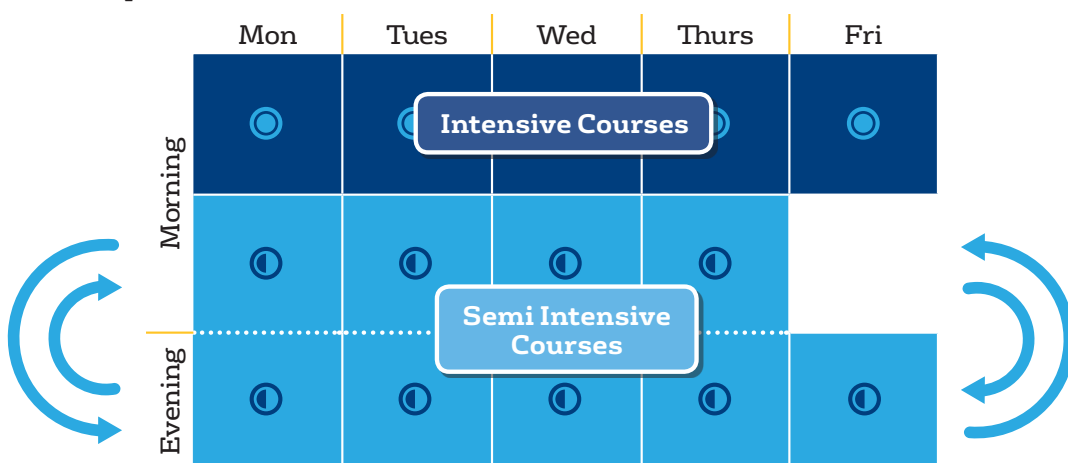

MELBOURNE

OPENS
OCTOBER
1st

English Language Courses

**International
House**
Melbourne

CRICOS Provider Number 02623G
RTO Number 91109

Why IH Melbourne?

- International House Melbourne is located in the heart of the Melbourne Central Business District, on level 6 of a beautifully renovated building. Public transport stops directly in front of the building. Cafes, restaurants and shops surround the building and area.
- IH Melbourne, IH Sydney City, IH Bondi and IH Darwin all offer the same English courses for the same prices, with the same start dates and schedules, allowing students to move freely among all four campuses, without paying additional fees.
- Flexible Semi Intensive courses allow students to move from morning to evening timetables and back, at no additional cost.
- Great Nationality Mix to ensure all students have a great experience, allowing them to learn about different cultures from all over the world.
- The International House brand is highly recognised throughout Europe and South America, and has an extensive network of schools throughout Asia and the Middle East.

We offer **Flexible Learning**, allowing Semi Intensive students to move between morning and evening, among all four campuses, between all of our classes and back again. **My Timetable** allows students to study their individual language skills at their specific level.